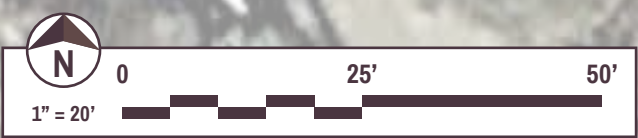

Food Forest: Irrigation and Planting Plan

McQuillan 152 | Casa Aguila

VERSION 10/13/15

Zone 1 (5 Valves):
1 x 7c Controller Wire
1 x 3c Flow Sensor Wire
4 x RW Valve
1 x Master Valve
1 x Flow Sensor

Zone 4 (2 Valves):
1 x 3c Controller Wire
2 x RW Valve

Rain Tank 2"
Supply Line

Septic Tanks

Septic Tank (1 Valve):
1 x RC Septic Valve
1 x 3c Septic Valve Wire

Zone 2 (3 Valves):
1 x 5c Controller Wire
2 x RW Valves for Irrigation
1 x RW Valve for Septic Tank Refill

Zone 3 (2 Valves):
1 x 3c Controller Wire
2x RW Valve

Level Rock-Lined Spillways

Raised Berm Pathways

On Contour Infiltration Swales

IRRIGATION KEY

- 1.25" Mainline (RC)
- .75"/.5" PVC Laterals (RC)
- 1/2" Drip, 0.4GPH, 12" (RC)
- 1.25" Mainline (RW)
- .75"/.5" Poly Laterals (RW)
- 1/2" Drip, 0.6GPH, 12" (RC)
- Inline 1/2" Check-Valve
- 2 Valve Box (#/valves)
- BV Ball Valve
- HB Quick Coupler Hose Bib
- FS Flow Sensor

RW = Rainwater Supply
RC = Reclaimed Supply

**ecology
artisans**
C27# 1007530